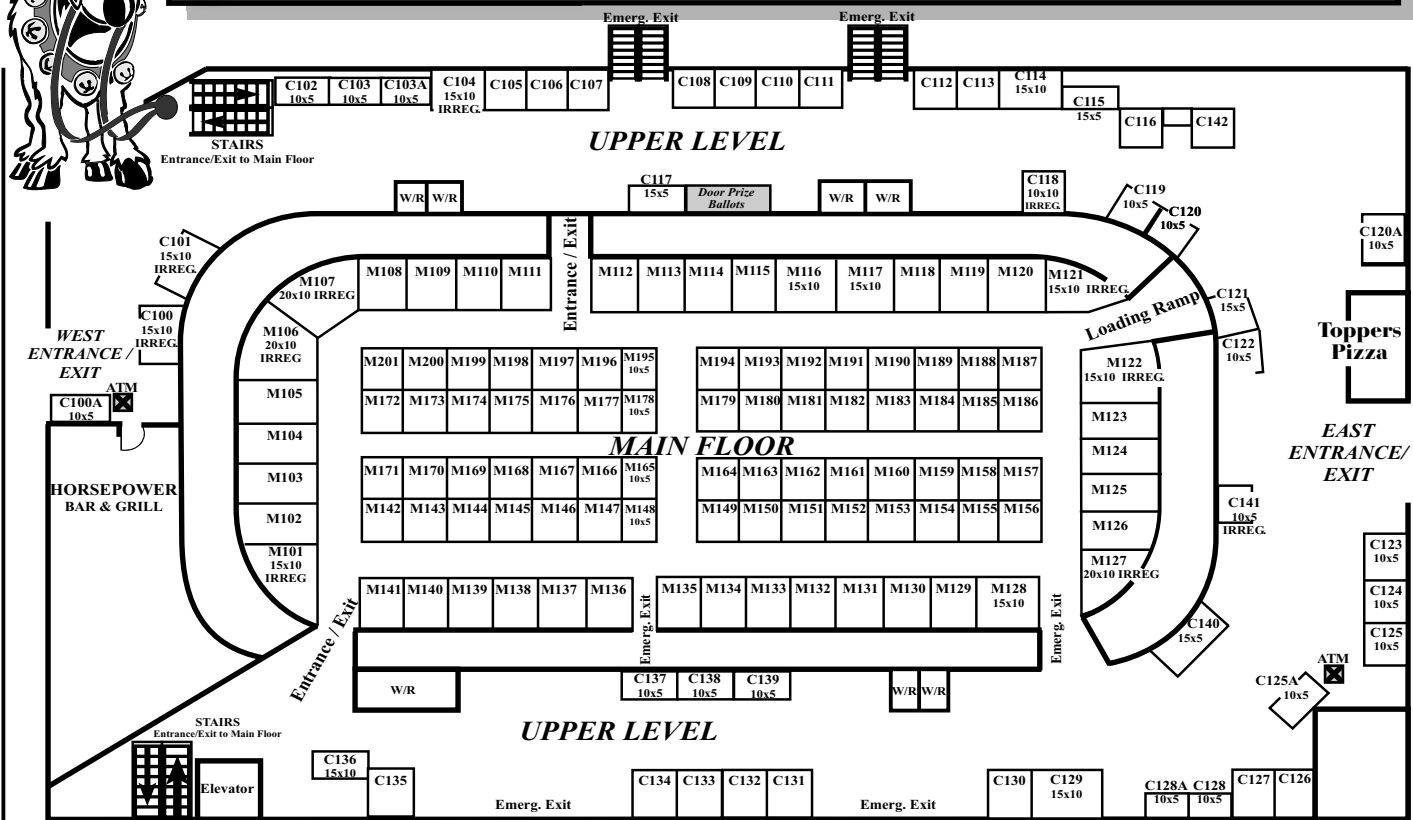

28th Annual Christmas Arts & Crafts Show November 1-3, 2024 Sadlon Arena

Media Sponsors: **ROCK 95** 96.7 FM, **PURE COUNTRY** * 106, **BIG 10**, **107.5 KOOL FM**, **LITE 88.5** LITE FAVOURITES, **assistingyouSOCIAL** connect to customers

Presented By: **AREA PRODUCTIONS Inc.** Special Event Management with a Smile!

Phone: (705) 436-5066 Toll Free: (877) 803-2121 E-mail: joanne@areaproductions.com Web Site: www.areaproductions.com