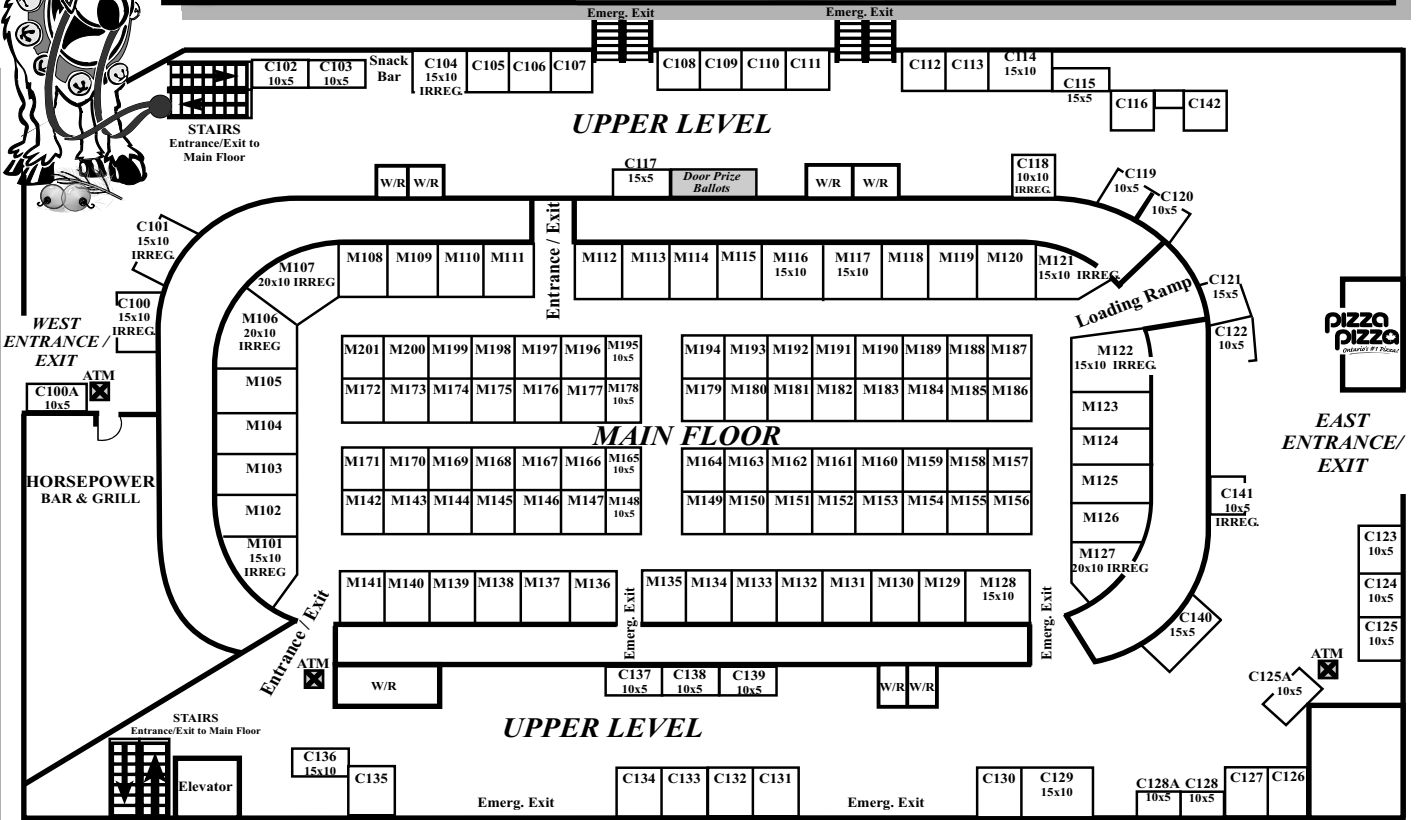

Christmas Arts & Crafts Show November 3-5, 2023 Sadlon Arena

Media Sponsors: **ROCK 95** 95.7 FM, **PURE COUNTRY** 106, **BIG 1010**, **107.5 KOOL FM**, **BOUNCE RADIO** 104.1, **LITE 88.5** LITE FAVOURITES, **assistingyouSOCIAL** CONNECTED TO CUSTOMERS

Presented By: **AREA PRODUCTIONS Inc.** Special Event Management with a Smile!

Phone: (705) 436-5066 Toll Free: (877) 803-2121 E-mail: joanne@areaproductions.com Web Site: www.areaproductions.com